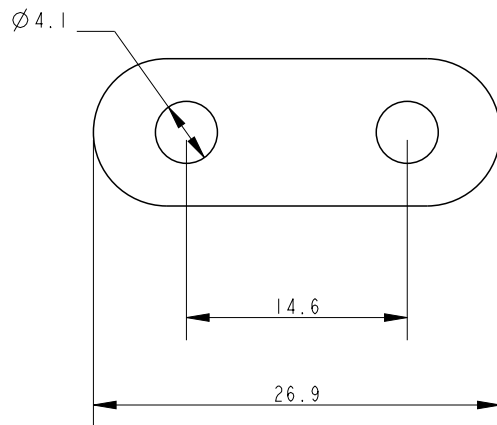

SCALE 2:1

SCALE 2:1

Specification			
Inside Hole mm	Fixing Hole Size mm	Fixing Hole Centres mm	Weight g
7	3.2	15	3

DIMENSIONS FOR REFERENCE ONLY
 allenbrothers.co.uk
 +44(0)1621 772477

Title	Description
A--52-REF	Bullseye Fairlead