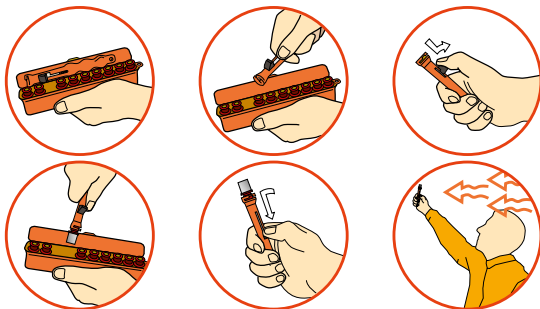

Personal Signal Launcher

Art No. 9194600

The lightweight, Comet Personal Signal Launcher pack contains 9 red aerial flare cartridges and a penjector firing mechanism, all enclosed in a tough, water-resistant case. The penjector is fitted with a stainless-steel spring and striker pin. It features a slot for easy loading and unloading of the flare cartridge with the trigger in the safety catch position.

Application

Comet Personal Signal Launcher are designed primarily for use on yachts, dinghies, Personal Water Craft, canoes and sailboards, but have many applications as a general-purpose distress signal for aviation, hill-walking, climbing, skiing and other outdoor pursuits. Each cartridge projects its payload to a height of 50 metres, burns for over 5 seconds at a minimum of 10,000 candela and is visible for at least 5 miles in daylight increasing to 10 miles at night, depending on weather conditions. Operating instructions are on the case.

Operation

For day or night-use only when rescue services are sighted

1. Open case.
2. Remove penjector from pack.
3. Place trigger in safety catch position.
4. Load the flare cartridge by sliding into slot on penjector.
5. To fire, hold the penjector firmly at arms length above and away from face and body, pull back penjector trigger and release – fire vertically and be prepared for slight recoil and loud report.

Storage

When not carried, the signal should be stored in our robust, specially designed Polybottle, or in a dry location at ambient temperature.

Specifications

- Application: For use in day and night distress signal situations
- Dimensions: 180mm x 58mm x 25mm (7.1 x 2.28 x 1.0 in)
- Height: 50 metres (164')
- Net Explosive Content: Approx 48g per set (1.69 oz)
5.25g per cartridge (0.19 oz)
- Burning time: over 5 seconds
- Light intensity: 10,000 candela
- Weight: 190g (6.7oz) in display box
147g (5.19oz) just the magazine filled with nine cartridges and the signal pen