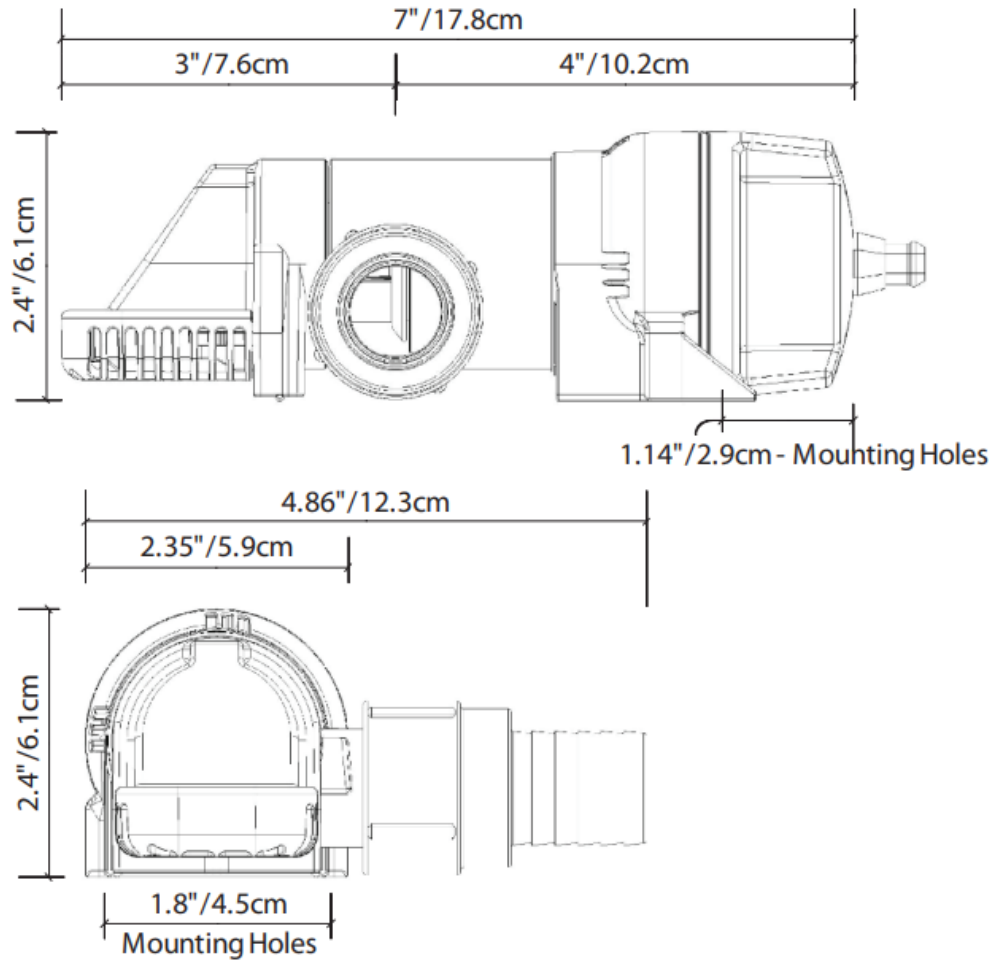

LoPro bilge pumps

Model LP900D