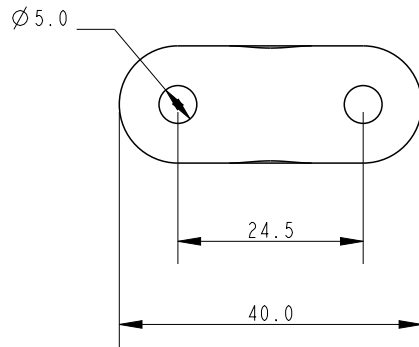

SCALE 1:1

SCALE 3:2

DIMENSIONS FOR REFERENCE ONLY
 allenbrothers.co.uk
 +44(0)1621 772477

Specification			
Inside Hole mm	Fixing Hole Size mm	Fixing Hole Centres mm	Weight g
14	4	25	8

Title	Description
A-152-REF	Bullseye Fairlead