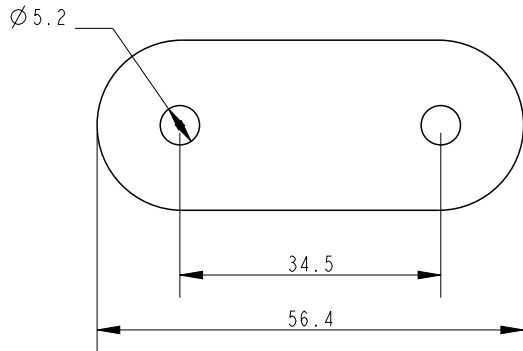

SCALE 1:1

Specification			
Inside Hole mm	Fixing Hole Size mm	Fixing Hole Centres mm	Weight g
19	5	34	28

**DIMENSIONS FOR REFERENCE ONLY**  
 allenbrothers.co.uk  
 +44(0)1621 772477

Title	Description
A-252-REF	Bullseye Fairlead