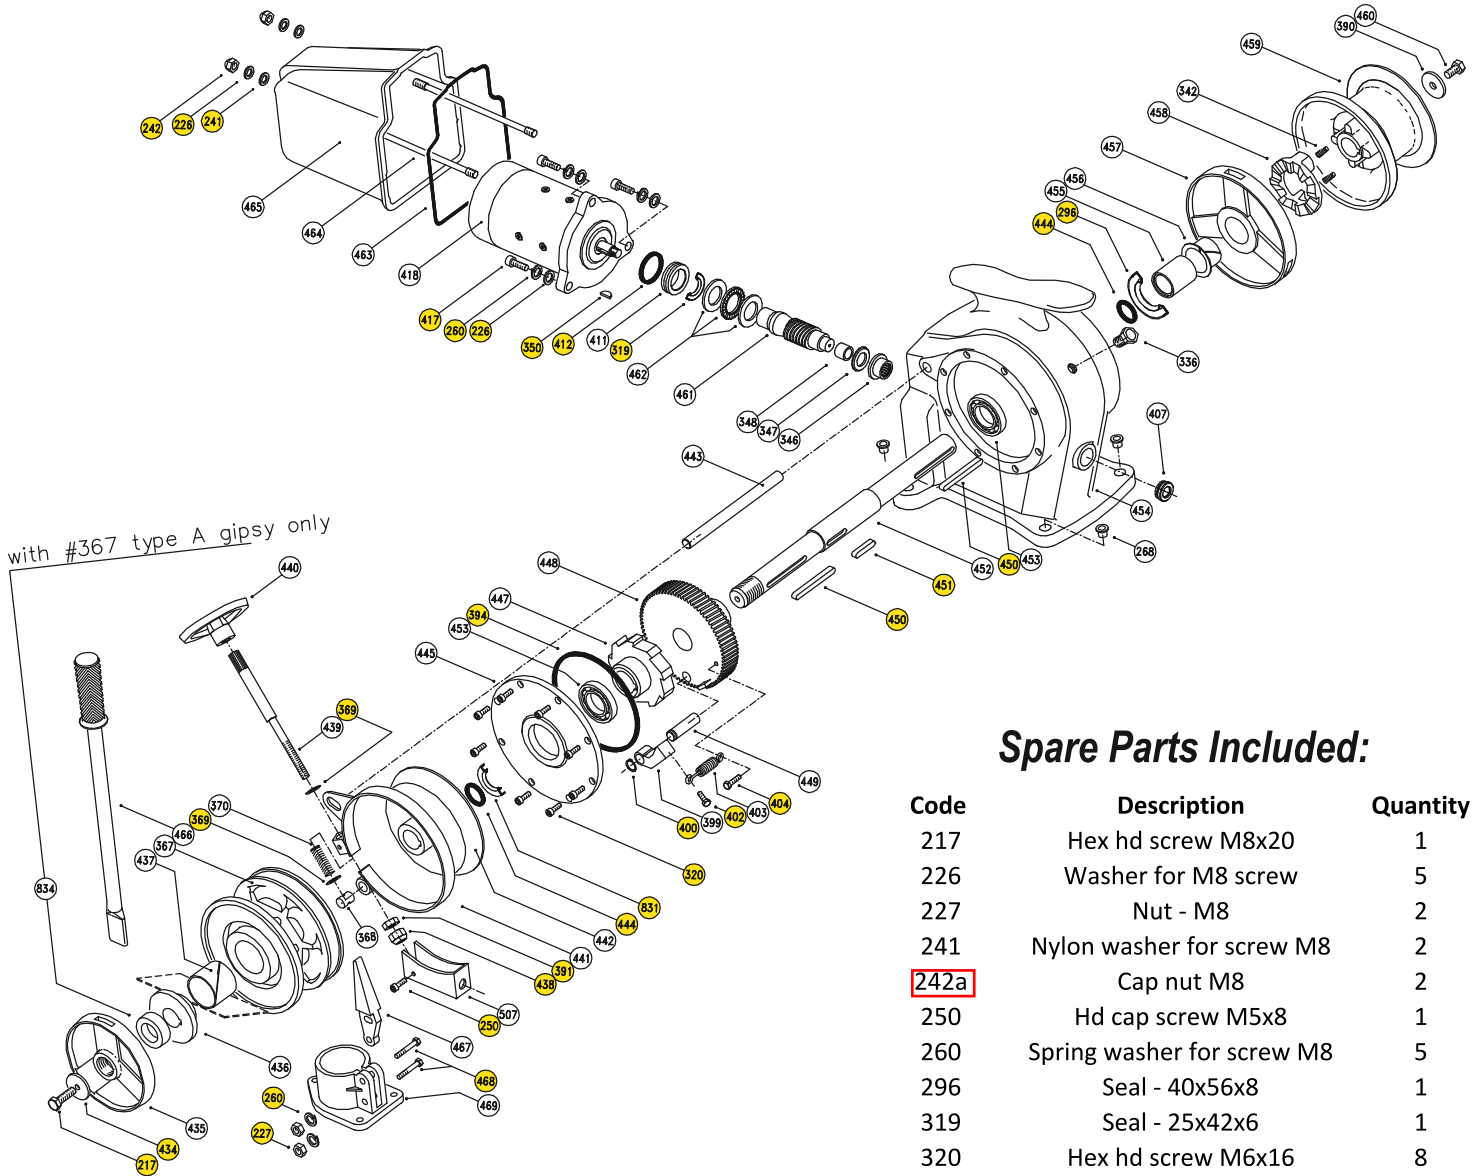

Code: 7205 1

Spare Parts Included:

Code	Description	Quantity
217	Hex hd screw M8x20	1
226	Washer for M8 screw	5
227	Nut - M8	2
241	Nylon washer for screw M8	2
242a	Cap nut M8	2
250	Hd cap screw M5x8	1
260	Spring washer for screw M8	5
296	Seal - 40x56x8	1
319	Seal - 25x42x6	1
320	Hex hd screw M6x16	8
350	Round key - 4x6,5	1
369	Washer for screw M10	2
385	Hex hd screw M10x30	1
391	Nut - M10	1
394	O ring seal - 4625	1
400	Circlip - 15 DIN 471	1
402	Hex hd screw M6x16	1
404	Hex hd screw M6x25	1
412	O ring seal - 153	1
417	Hd cap screw - M8x30	3
434	Washer	1
438	Safety Nut M10	1
444	O ring seal - 4112	2
450	Key - 8x7x80	2
451	Key - 10x8x40	1
468	Hex hd screw M8x40	2
831	Seal - 42x56x7	1