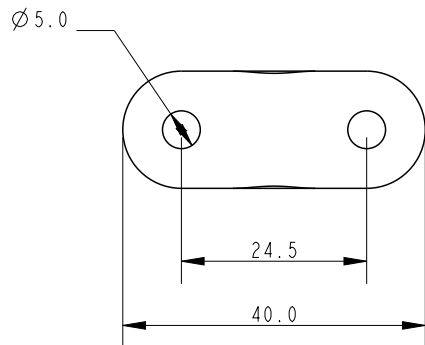

SCALE 1:1

SCALE 3:2

Specification			
Inside Hole mm	Fixing Hole Size mm	Fixing Hole Centres mm	Weight g
13	4	25	12

**DIMENSIONS FOR REFERENCE ONLY**  
**allenbrothers.co.uk**  
**+44(0)1621 772477**

Title	Description
<b>A4152-REF</b>	Bullseye Fairlead With Stainless Steel Inner